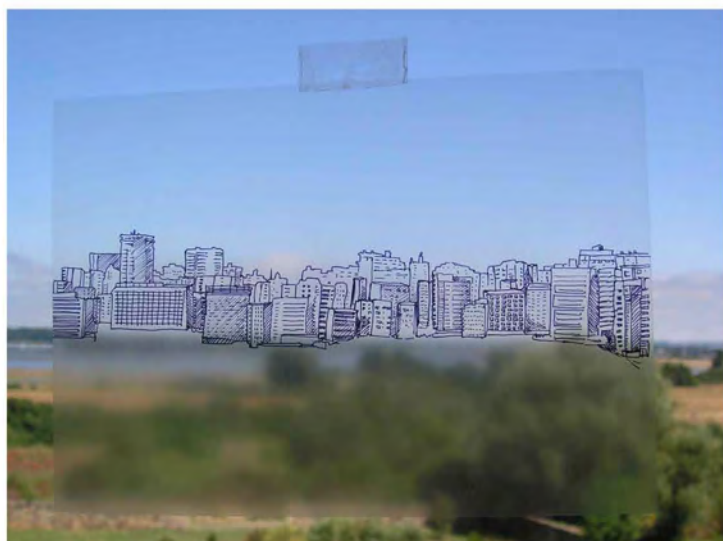

Landscape VS Architecture, série depuis 2004

Photographies tirages Diasec, 40 x 50 cm