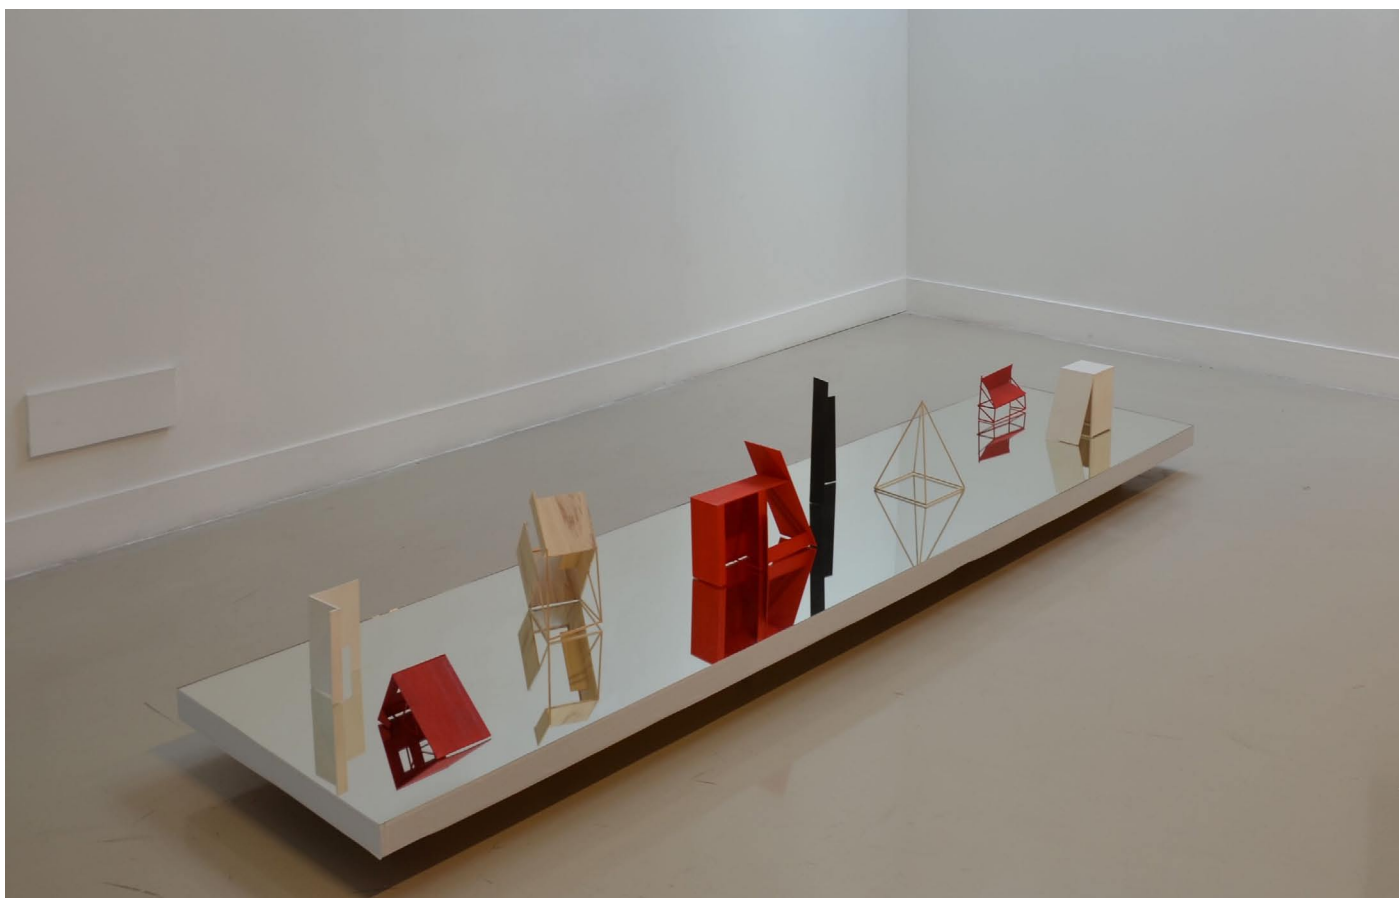

Le Pavillon, 2015

Installation views, top: build up wall (plasterboard), 2.50 x 6.00 m - red carpet, wall drawing, 'marble' marble pieces on mirror. Bottom: 'Models', serie of balsa constructions, some painted, on mirror 250 x 60cm.

'Miroir noir', 2013

Installation view, 4 black and white prints glued on walls, black mirror pvc on walls (8x25m), wooden structure, exhibition Frac Alsace, Sélestat.

Miroir Noir, 2013.
Installation view : 4 black&white prints glued on 2 partition walls (back& front)- black mirror PVC on wall (8x25 m)- Wooden structure, 110m². FRAC Alsace, S el stat.

'Aérogrammes', 2014

Serie of 4 black & white spray paint on pvc sheets, 50x70cm.

'Model' (Moulins de Paillard), 2014

painted balsa model on mirror, and mdf plinth, 70x90 x20cm.

Rear view, 2014
Installation view, black & white image glued on window. fluos.